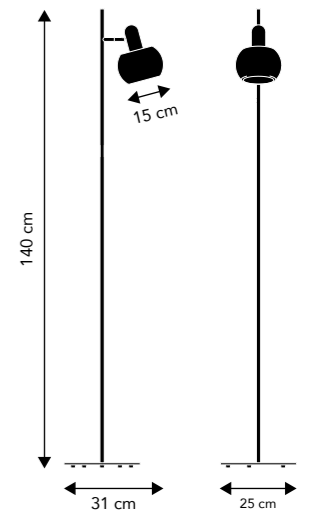

<< Back to contents

BF20

Designer: Benny Frandsen (2020)

Metal floor lamp.

Cord:
300 cm black fabric

On/off:
Foot switch on cord

Socket/bulb (not incl.)
Single: E14 max.25W
Double: E14 max. 2 x 25W
Learn more about e.g. Kelvin, Lumen, Watt - see our homepage. Click [here](#).

Weight:
Single: 3.7 kg.
Double: 4.1 kg.

Box dimensions:
Single: 31x15x81 cm. 4.9 kg. gross.
Double: 31x18x81 cm. 5.7 kg. gross.

Assembly Instructions:
BF20 single floor: see and/or download [here](#).
BF20 double floor: see and/or download [here](#).

High resolution images:
If you need high resolution images - see our images of this model [here](#).

Instagram ready images.
The correct format for Instagram images can be downloaded [here](#).