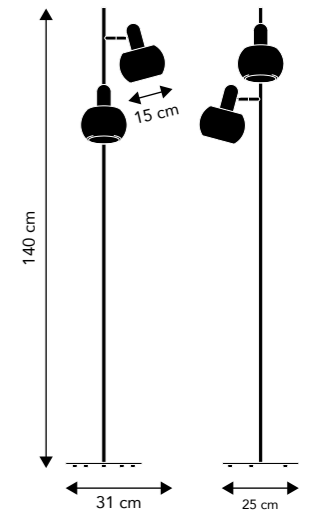

<< Back to contents

BF20

Designer: Benny Frandsen (2020)

Metal floor lamp.

Cord:
300 cm black fabric

On/off:
Foot switch on cord

Socket/bulb (not incl.)
Single: E14 max.25W
Double: E14 max. 2 x 25W
Learn more about e.g. Kelvin, Lumen, Watt - see our homepage. Click [here](#).

Weight:
Single: 3.7 kg.
Double: 4.1 kg.

Box dimensions:
Single: 31x15x81 cm. 4.9 kg. gross.
Double: 31x18x81 cm. 5.7 kg. gross.

Assembly Instructions:
BF20 single floor: see and/or download [here](#).
BF20 double floor: see and/or download [here](#).

High resolution images:
If you need high resolution images - see our images of this model [here](#).

Instagram ready images.
The correct format for Instagram images can be downloaded [here](#).