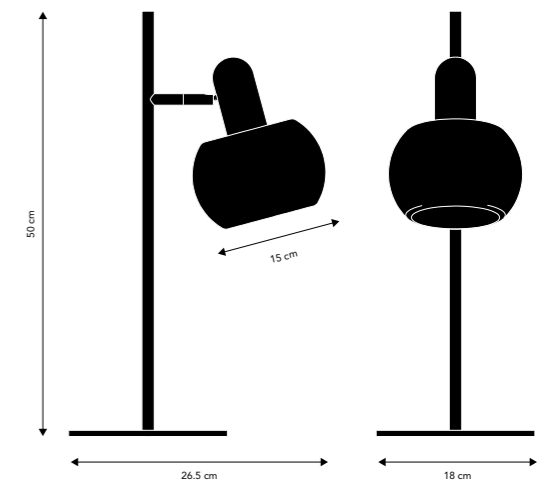

Matt black: art.no. 118460