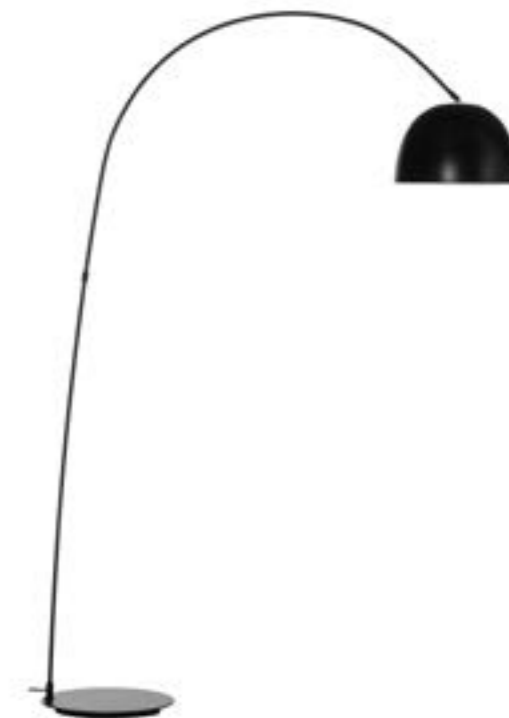

If you do not like the idea of drilling a hole for a pendant above your coffee table, Lucca is an elegant - simpler and much more versatile - solution.

From the discrete base, a long, bouncy arm reaches two metres upwards and 140 cm into the room. The arm lifts a minimalistic, semi-circular shade across the room's seating area and into the centre of the sofa corner. The matt black shade also has a tilting joint to angle the light in several directions.

Despite its minimal footprint, the Lucca Floor Lamp stands solidly wherever you set it - thanks to the weight of the lamp's base. Lucca is available in matt black and comes with a black textile cord with a practical foot switch.

Materials:
Metal plated
Painted white inside

Cord:
300 cm black fabric

On/off:
Foot switch on cord

Socket/bulb (not incl.):
E27 max 25W
Learn more about e.g. Kelvin, Lumen, Watt - see our homepage. [Click here.](#)

Weight:
12.0 kg.

Box dimensions:
Body: 132x53x8.6 cm. 3.4 kg. gross
Shade: 40x39x28.5 cm. 2.2 kg. gross
Base: 43x43x8.5 cm. 11.0 kg. gross

Assembly Instructions:
See and/or download [here.](#)

Press release:
Please feel free to use our press release. [Click here.](#)

High resolution images:
If you need high resolution images - see our images of this model [here.](#)

Instagram ready images.
The correct format for Instagram images can be downloaded [here.](#)

Body matt black: art.no. 108091
Shade matt black: art.no. 108092
Base matt black: art.no. 108093