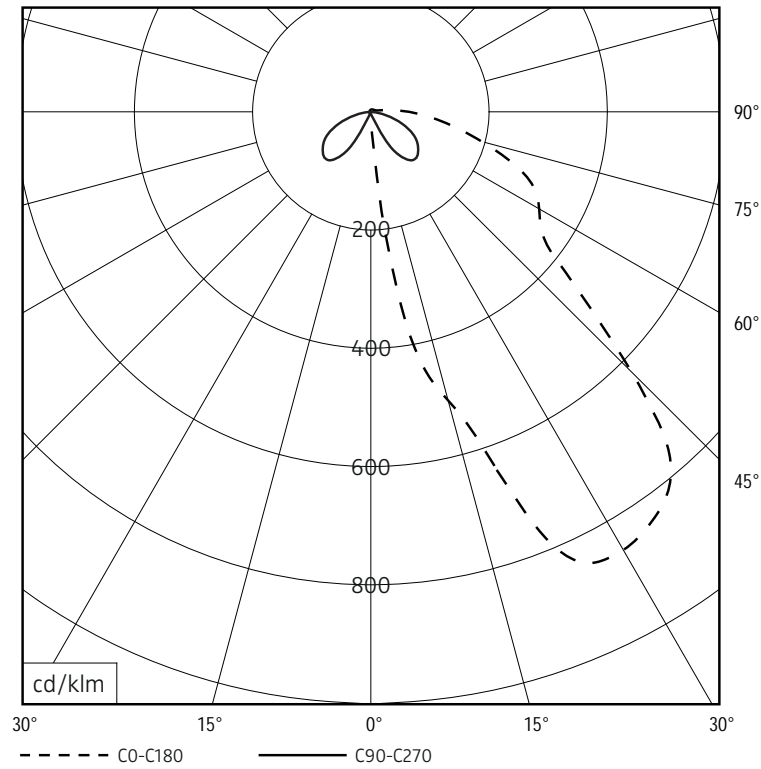

55 lm

light distribution:

100 % direct beam, asymmetrically

CRI:

> 80

certificates:**cleaning and care:**

Switch off luminaire while cleaning. Do not use any corrosive or abrasive cleanser. We recommend to clean the luminaire with a dry microfibre towel only.

LICHTVERTEILUNGSKURVE UND ABSTRAHLCHARAKTERISTIK LIGHT DISTRIBUTION CURVE AND DIRECTIONAL CHARACTERISTICS

Lichtberechnungsdaten (EULUMDAT) unter www.nimbus-group.com

ISOMETRIE UND ABMESSUNGEN / SIZES

ZEN IN S LED.next