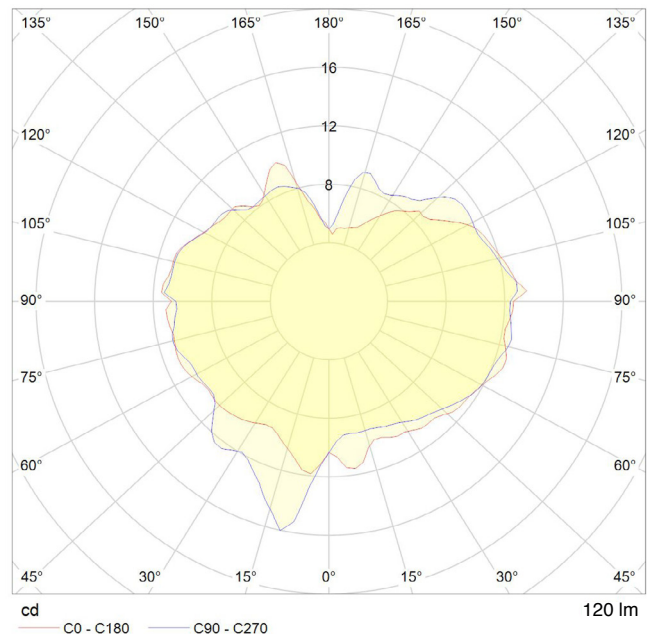

300 mm

165 mm

## PERFORMANCE

CRI (colour rendering index)	95
Lamp lumen output	120
Luminaire circuits per watt (LM/W)	40
Lifetime (TM-21) (hours)	15,000
Colour Temperature	2200K
Power factor	0.9

## POLAR DIAGRAM

## OUTER CARTON

**Pc/ Ctn:** 4  
**Gross weight:** 5.2kg  
**Length:** 41cm  
**Width:** 41cm  
**Height:** 37cm