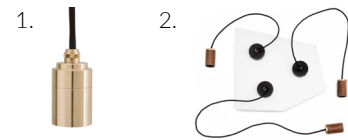

BEST PAIRED WITH

1. Brass Pendant
2. Voronoi Ceiling Plate