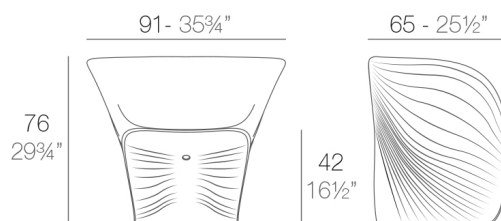

SILVERTEX Vinyl fabric suitable for indoor and outdoor use. Special option for upholstery.

BIOPHILIA Butaca
BIOPHILIA Lounge Chair

FINISHES

BASIC

Ref. 59002

Matt Polyethylene

- ICE
- WHITE
- BLACK
- BRONZE
- STEEL
- ANTHRACITE
- RED
- PISTACHIO
- ORANGE
- KHAKI