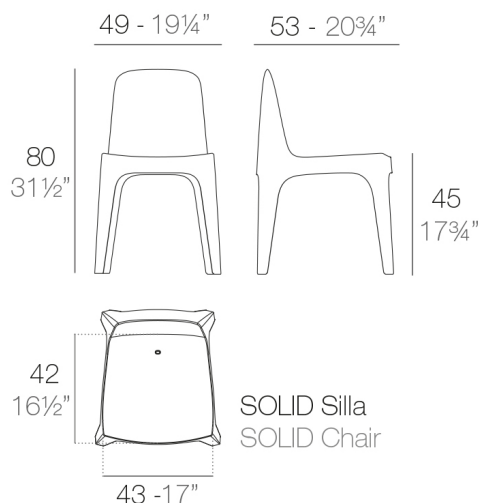

Finishes

BASIC PP

Ref. 55024

Available in various colors

COLOR	BASIC PP
BRONZE 3120	☐
RED 3117	☐
ECRU 3111	☐
BLACK 3126	☐
WHITE 3102	☐
ACUALIS NAPA41	☐
WHITE	☐
BLACK	☐
BRONZE	☐
ECRU	☐