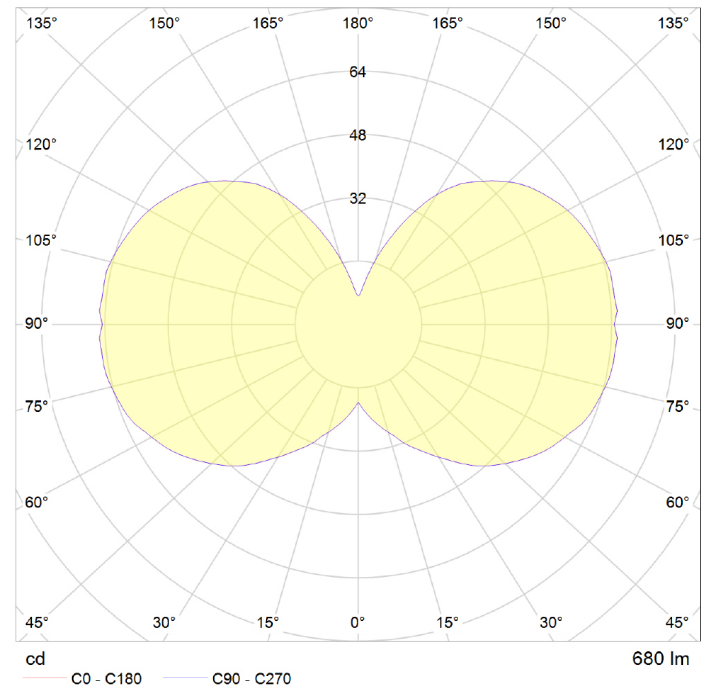

## LAMP

Shape: G150  
 Bulb Materials: Borosilicate Glass and Brass Cap  
 Bulb Finish: Matte White  
 Beam angle: 360°  
 Base: E27  
 Working temperature: -5°C to 40°C  
 Warm up time: Instant  
 Warranty: 3 years  
 Input Voltage: 220-240V  
 Fixture Materials:  
 FSC-certified Oak and Walnut with a satin-brass base and 3m braided cord.

## DIMENSIONS:

**BULB:**  
 150 x 190 mm  
 (Width x Length)

**FIXTURE:**  
 85 x 123 mm  
 (Width x Length)

**CABLE LENGTH:**  
 3000 mm  
 (Length)

## PERFORMANCE

CRI (colour rendering index)	95
Lamp lumen output	680lm
Flicker	<5%
Lumens per circuit watt (LM/W)	85lm/W
Lifetime (TM-21) (hours)	15,000hrs
Colour Temperature	2000K - 2800K
Power factor	0.8

## POLAR DIAGRAM