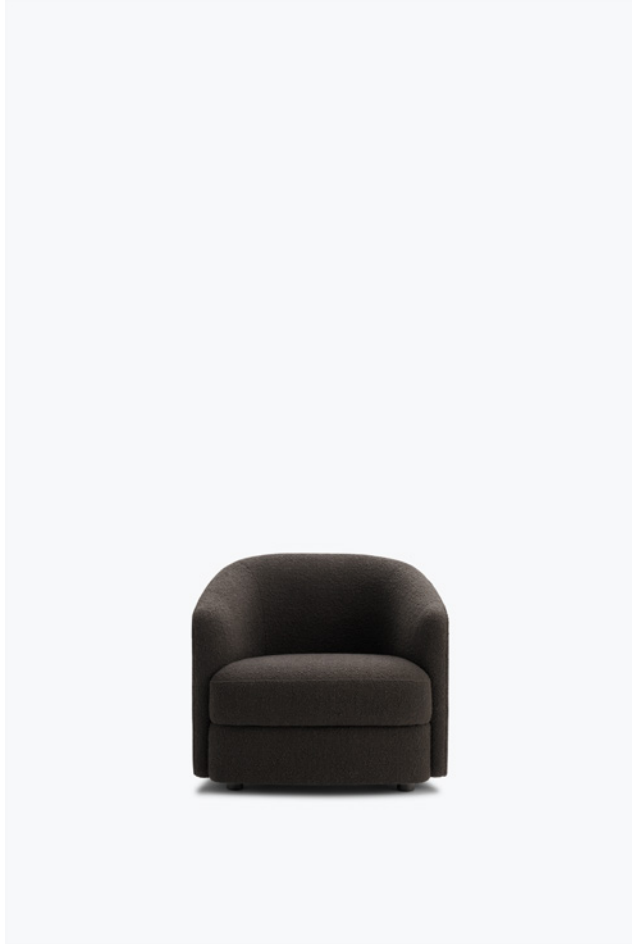

NEW WORKS.

Product Fact Sheet - Furniture - Covent Lounge Chair

Covent Lounge Chair

Arde Design Studio

While the other members of the Covent family balance the elements; the Covent Lounge Chair and Covent Sofa present a universe of warmth. The soft organic top of the Covent Chair has been extended to the ground, the bold frame replaced with the soft touch of an upholstered base and generous seating cushion. Showcasing expert detailing and craftsmanship, this pair invites you to nestle within and feel the tenderness of each upholstered surface.

NEW WORKS.

Product Fact Sheet - Furniture - Covent Lounge Chair

Specifications

Product Name	Covent Lounge Chair
Designer	Arde Design Studio
Year	2019
Category	Furniture
Type	Lounge Chair
Material	Plywood core construction w. Seat and back in high quality foam with selected upholstery.
Product Dimensions	H: 730 x W: 800 x D: 720 mm Seat Height: 420 mm
Packaging Dimensions	H: 780 x W: 850 x D: 770 mm
COM	Fabric Requirements 3,2 meter
Delivery time	6-8 weeks
Country of origin	Denmark / Lithuania