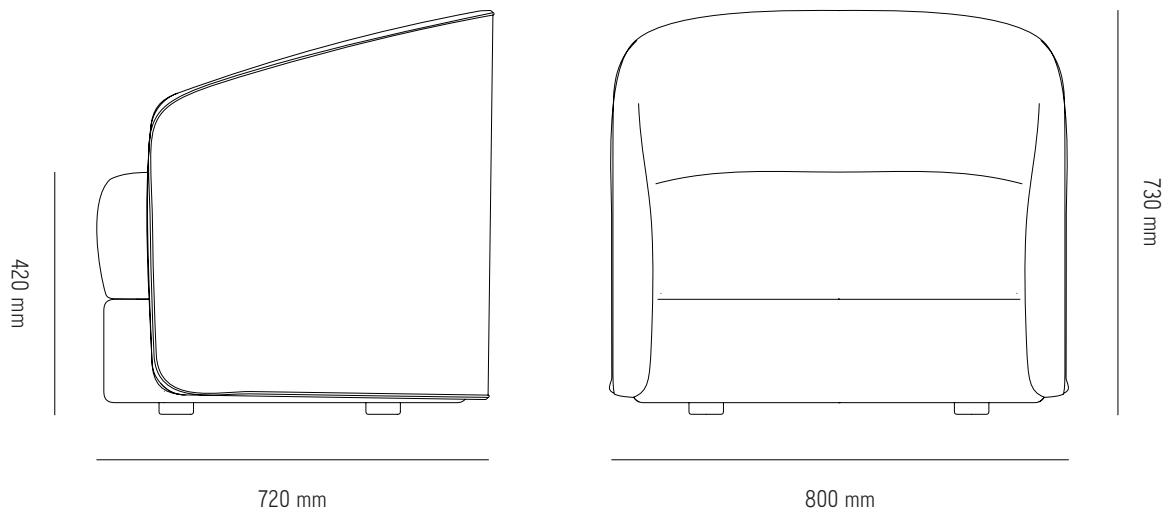

NEW WORKS.

Product Fact Sheet - Furniture - Covent Lounge Chair

Specifications

Product Name	Covent Lounge Chair
Designer	Arde Design Studio
Year	2019
Category	Furniture
Type	Lounge Chair
Material	Plywood core construction w. Seat and back in high quality foam with selected upholstery.
Product Dimensions	H: 730 x W: 800 x D: 720 mm Seat Height: 420 mm
Packaging Dimensions	H: 780 x W: 850 x D: 770 mm
COM	Fabric Requirements 3,2 meter
Delivery time	6-8 weeks
Country of origin	Denmark / Lithuania