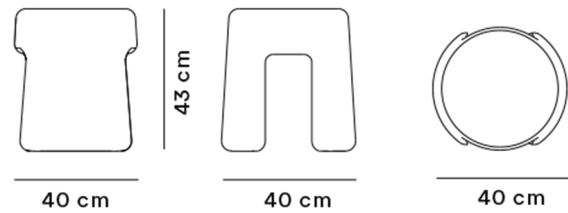

Upholstery according to current price list.

Fredericia

1 9 1 1