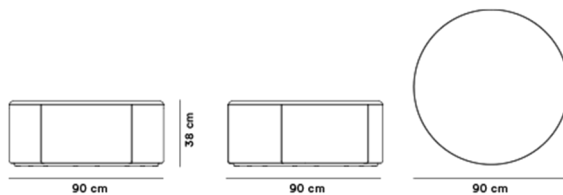

Upholstery according to current price list.

Fredericia

1 9 1 1