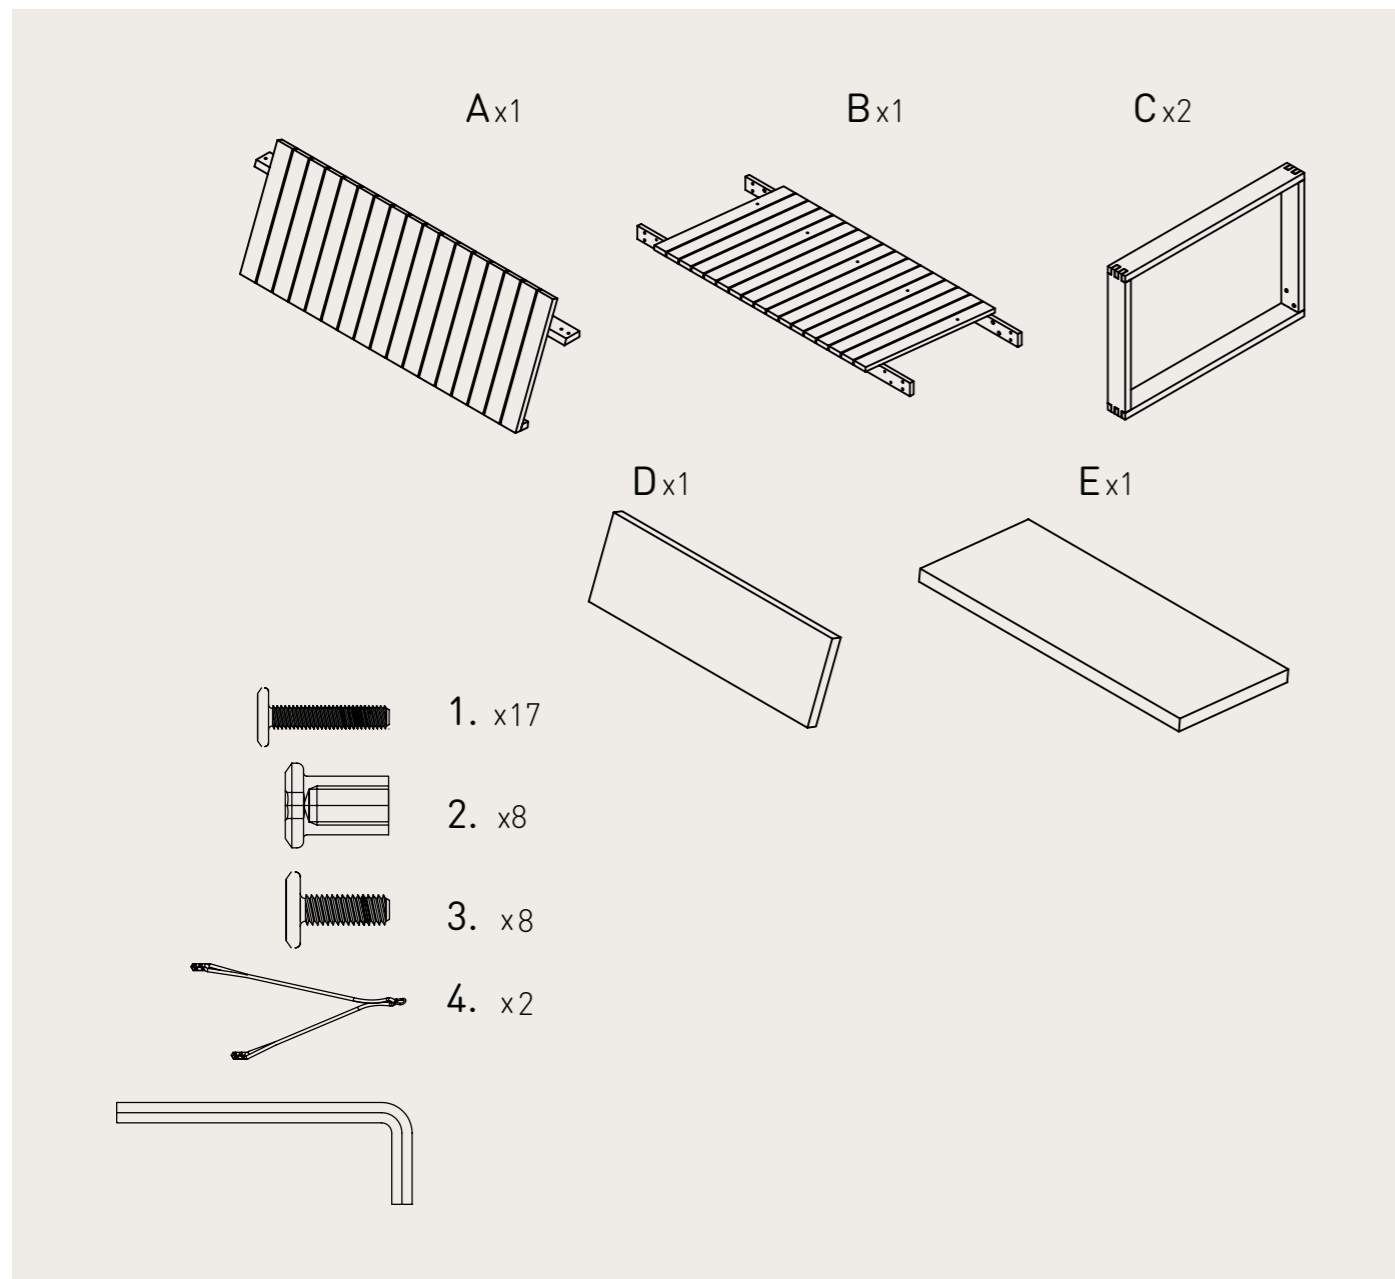

BODIL KJÆR
INDOOR/OUTDOOR BK13
ASSEMBLING INSTRUCTIONS

CARL HANSEN & SØN
PASSIONATE CRAFTSMANSHIP

BODIL KJÆR
INDOOR-OUTDOOR
BK13

1.

2.

CARL HANSEN & SØN
PASSIONATE CRAFTSMANSHIP