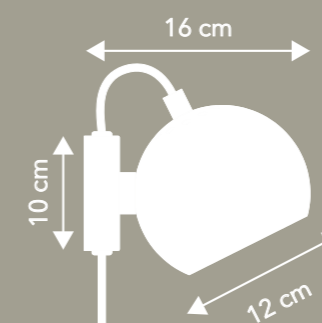

BALL was originally introduced as a pendant lamp and wall-mounted lamp with magnet, and the magnet lamp was particularly successful. In the 1970s, the lamp could be found in most Danish homes, and it has since moved into summer cottages, nurseries and any space where good lighting is needed. To this day, most Danes have a special relationship to the little round lamp.

Over the years, BALL has evolved in keeping with the trends of the day, and the lamp has been produced in all the popular colours of the past many decades. Since 1968, the BALL family has also regularly been expanded without losing its most well-known design elements. Today, BALL comes in countless colours and models, ranging from table lamps and floor lamps to wall lamps and pendants.

Materials:
Metal plated
Painted white inside

Cord:
230 cm fabric

On/off:
On/off switch on wall box

Socket/bulb (not incl.)
E14 max 25W.

Learn more about e.g. Kelvin, Lumen, Watt - see our homepage. [Click here.](#)

Recommended bulb:
Art.no. 110200
Megaman T-Lamp E14 LED 2.2W (Energy class A++)

Weight:
0.5 kg.

Box dimensions:
13x16x13 cm
0.6 kg, gross

Assembly Instructions:
See and/or download [here.](#)

Press release:
Please feel free to use our press release. [Click here.](#)

High resolution images:
If you need high resolution images - see our images of this model [here.](#)

Instagram ready images.
The correct format for Instagram images can be downloaded [here.](#)