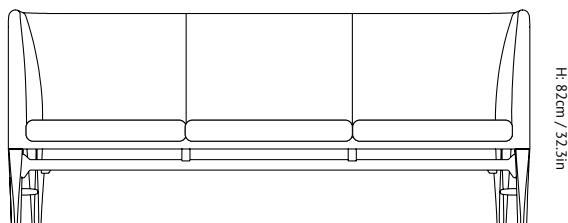

MAYOR SOFA ^{AJ5}

BY ARNE JACOBSEN/FLEMMING LASSEN
1939

MAYOR SOFA ^{AJ5}

BY ARNE JACOBSEN/FLEMMING LASSEN
1939

MAYOR shows a moderation of modernism and a unique regional adaptation: the frame is made of solid oak, the upholstery is tight but with three loose cushions that comprise the seating area, and there is generally a more human approach to modernism with a focus on livability. The sofa is made of high quality materials. The tight upholstery and the two rows of elegant buttons that extend over the armrests and back give the sofa a simple and stylish look. Thus the sofa fits perfectly into both modern homes and workplaces, where quality and design are important parameters.

L: 200cm / 78.7in

H: 82cm / 32.3in

Product type	Sofa.
Production Process	The Mayor sofa is hand built by skilled craftsmen. The base of the sofa is made from solid oak and a true statement of handcraft and traditional woodworks. The upholstery is build around a frame of solid wood and is upholsterd in CMHR foam and fabric or leather.
Environment	Indoor.
Dimensions (cm / in)	H: 82cm/32.3in x D: 62cm/24.4in, L: 200cm/78.7in. Seating height: 44cm/17,3in.
Weight (kg)	45.0 kg.
Materials	Solid oak base, internal solid wood frame, CMHR foam, fabric or leather upholstery.
Wooden base options	White oiled oak. Smoked oiled oak. Black stained oak (RAL 9005).
In stock versions	White oiled oak with Sunniva 2 242 Smoked oiled oak with Sunniva 2 242 Black stained oak with Balder 3 192
COM - Material Consumption	Fabric usage; 6.5 meters based on 140cm roll. Leather usage; 11 square meters. COM must be approved by &tradition to ensure suitability for upholstery.
Strength, Durability and Safety Testing	The Mayor sofa is tested for strength, durability and safety according to EN 15373 Level 2 - General contract use.
Cleaning Instructions	Please download our Material Cleaning Instructions through www.andtradition.com
Package Dimensions (cm / in)	H: 205.0cm/80.7in x W: 85.5cm/33.7in x D: 65.0 cm/25.6in.