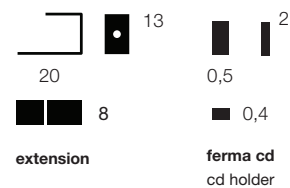

Accessori/Accessories: