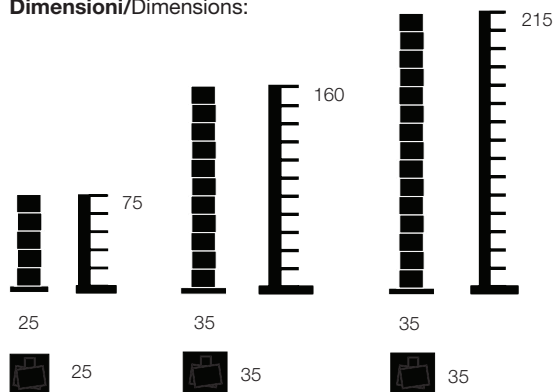

Finiture/Finishes:

Dimensioni/Dimensions: