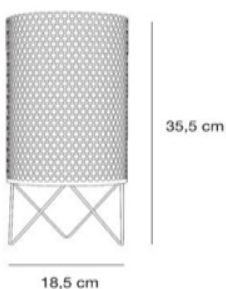

VERSION - PEDRERA ABC TABLE LAMP / Ø18.5 PD4

- Fabric wire - White:
- Matt white // RAL 9003 // Gloss level 20
- Blue // RAL 5010 // Gloss level 30
- Red // RAL 3020 // Gloss level 30

- Fabric wire - Black:
- Matt black // RAL 9005 // Gloss level 20

PENDANT VERSION

Order item - look for part number in the pricelist.

Series contains the following:

PD1 PD3, PD2, PD4 PD5

COLOURS

FACTS

MEASUREMENT - L X W X H MM

Lamp height: 355 mm
Shade diameter: Ø185 mm
Cable length, exposed: APP. 2000 mm

WEIGHT ITEM - LAMP INCL. WIRE

1224 g

PACKAGING TYPE

Cardboard box

PACKAGING MEASUREMENT - L X W X H CM

L:20,5 X W:20,5 X H:41 cm

WEIGHT PACKAGING - MATERIAL TYPE

- Delivery note: 4 g
- Plug protector: 15 g
- Plastic bags (PE-LD + PO-HD): 24,5 g
- Plastic bags (PE-LD + PO-HD): 10,5 g
- Cardboard bottom: 66 g
- Cardboard: 270 g