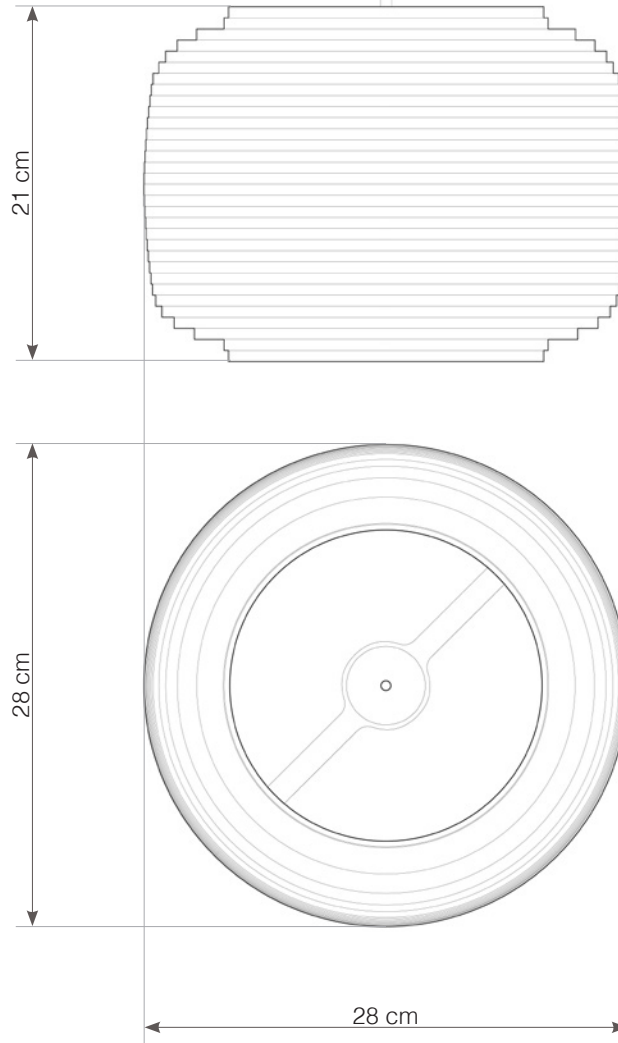

Ausi12

1x 15W maximum LED
E27 socket | 230V 50Hz | Class II

For use with dimmable incandescent bulbs. Also compatible with CFL bulbs or dimmable LED bulbs of equivalent wattage.

Mounting Installation: Suspended

recycled cardboard

responsibly made in holland

proudly designed in seattle | usa

responsible handmade quality

nontoxic fire retardant treated

compressed air recommended cleaning

use in dry location only

● SHADE ALSO AVAILABLE IN NATURAL.

hardwired cord set + ceiling canopy

INCLUDES A TWO-METER WHITE FABRIC CORD AND A GRAY POWDER COATED STEEL CANOPY. ○●
FIVE-METER CORDS ARE AVAILABLE FOR AN ADDITIONAL CHARGE.

Scraplight shades are non-toxic and are handmade using responsible practices. Because all Scraplights are handmade, dimensions may vary slightly. This luminaire is compatible with bulbs of the energy classes A++, A+, A, B, C, D & E (EU No 874/2012).

SCRAPLIGHTS® white
a refreshing take on a responsible idea