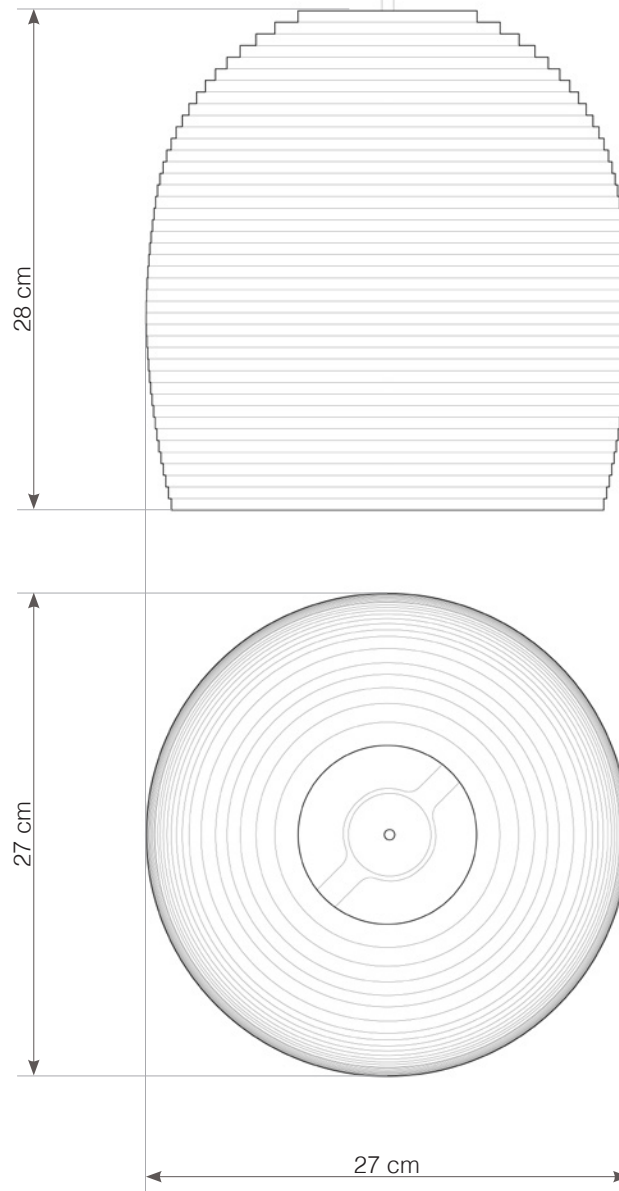

Bell10

1x 15W maximum LED
E27 socket | 230V 50Hz | Class II

For use with dimmable incandescent bulbs. Also compatible with CFL bulbs or dimmable LED bulbs of equivalent wattage.

Mounting Installation: Suspended

recycled cardboard

responsibly made in holland

proudly designed in seattle | usa

responsible handmade quality

nontoxic fire retardant treated

compressed air recommended cleaning

use in dry location only

● SHADE ALSO AVAILABLE IN NATURAL.

hardwired cord set + ceiling canopy

INCLUDES A TWO-METER WHITE FABRIC CORD AND A GRAY POWDER COATED STEEL CANOPY. ○ ●
FIVE-METER CORDS ARE AVAILABLE FOR AN ADDITIONAL CHARGE.

Scraplight shades are non-toxic and are handmade using responsible practices. Because all Scraplights are handmade, dimensions may vary slightly. This luminaire is compatible with bulbs of the energy classes A++, A+, A, B, C, D & E (EU No 874/2012).

SCRAPLIGHTS® white
a refreshing take on a responsible idea