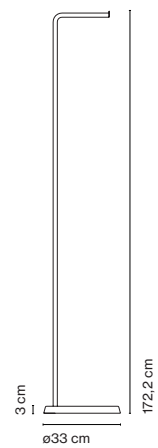

Santorini Sputnik Estudio

marset

Santorini

Garland accessory

Canopy

Canopy IP65

Santorini / A Fixed Stem / C

- ⦿ E27 FBA 15W
- ⦿ E27 LED Standard 8W

Black electrical cord

- [Download](#) Assembly Instructions
- [Download](#) 2D
- [Download](#) 3D
- [Download](#) Energy label

Silver Delta
ADI Awards
2016

info@marset.com
www.marset.com

Inspired by the lanterns found on fishing boats, this collection of outdoor customizable lamps allows you to create multiple compositions. Users can choose how many shades to place on the diffuser, along with their order, position and direction.

Santorini

Wall bracket

Floor accessory

Wall bracket IP65

Santorini C

Santorini A Fixed stem