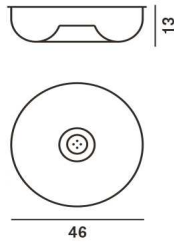

Circus, ceiling technical info

FOSCARINI

Description

Wall or ceiling lamp with diffused light. Hand-blown cased glass diffuser with glossy finish. Decorative central element, which acts as a glass-lock, made of nickel-coated metal, epoxy powder coated white metal mount.

Materials Blown glass, nickel-plated or coated metal

Colors white

Brightness light
diffused light

Model

Circus grande

Weight

net kg: 4,70
gross kg: 7,10

Packaging