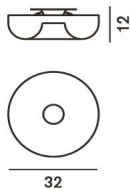

Circus, ceiling technical info

FOSCARINI

Description

Wall or ceiling lamp with diffused light. Hand-blown cased glass diffuser with glossy finish. Decorative central element, which acts as a glass-lock, made of nickel-coated metal, epoxy powder coated white metal mount.

Materials Blown glass, nickel-plated or coated metal

Colors white

Brightness light
diffused light

Model

Circus grande

Weight

net kg: 4,70
gross kg: 7,10

Packaging

vol. m3: 0,075
n. boxes: 2

Bulbs

Halogen 4x46W E27

LED Retrofit/FLUO 4x12W E27

Certifications

Energy Class

A+ A B C

Circus small

Weight

net kg: 2,10
gross kg: 2,70

Packaging

vol. m3: 0,035
n. boxes: 2

Bulbs

Halogen 4x30W E14

LED Retrofit/FLUO 4x8W E14

Certifications