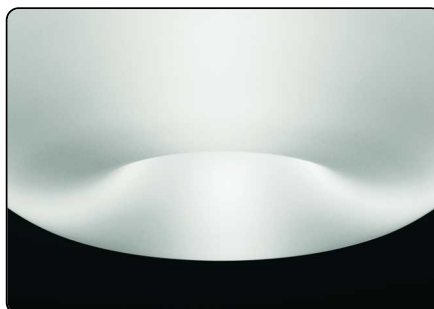

Certifications

Energy Class

A+ A B C

[2D/3D drawings](#)
[photometric info](#)
[assembly instructions](#)

download area