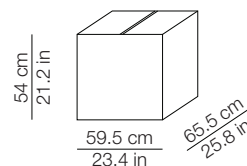

DIMENSIONI - DIMENSIONS

Front view

Top view

IMBALLO - PACKAGING

Volume: 0.210 m³ / 7.432 ft³
Gross weight: 7.6 kg / 16.6 lbs

MATERIALI E FINITURE - MATERIALS AND FINISHINGS

corpo
body

polietilene stampato in rotazionale
roto-moulded polyethylene