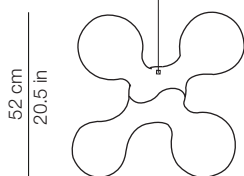

DIMENSIONI - DIMENSIONS

Front view

Top view

IMBALLO - PACKAGING

Volume: 0.210 m³ / 7.432 ft³
Gross weight: 7.6 kg / 16.6 lbs

MATERIALI E FINITURE - MATERIALS AND FINISHINGS

corpo
body

polietilene stampato in rotazionale
roto-moulded polyethylene