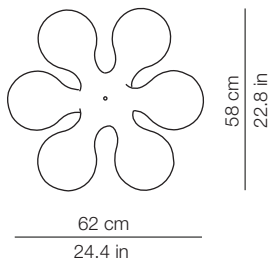

DIMENSIONI - DIMENSIONS

Front view

Top view

IMBALLO - PACKAGING

Volume: 0.210 m³ / 7.432 ft³
Gross weight: 7.6 kg / 16.6 lbs

MATERIALI E FINITURE - MATERIALS AND FINISHINGS

corpo
body

polietilene stampato in rotazionale
roto-moulded polyethylene