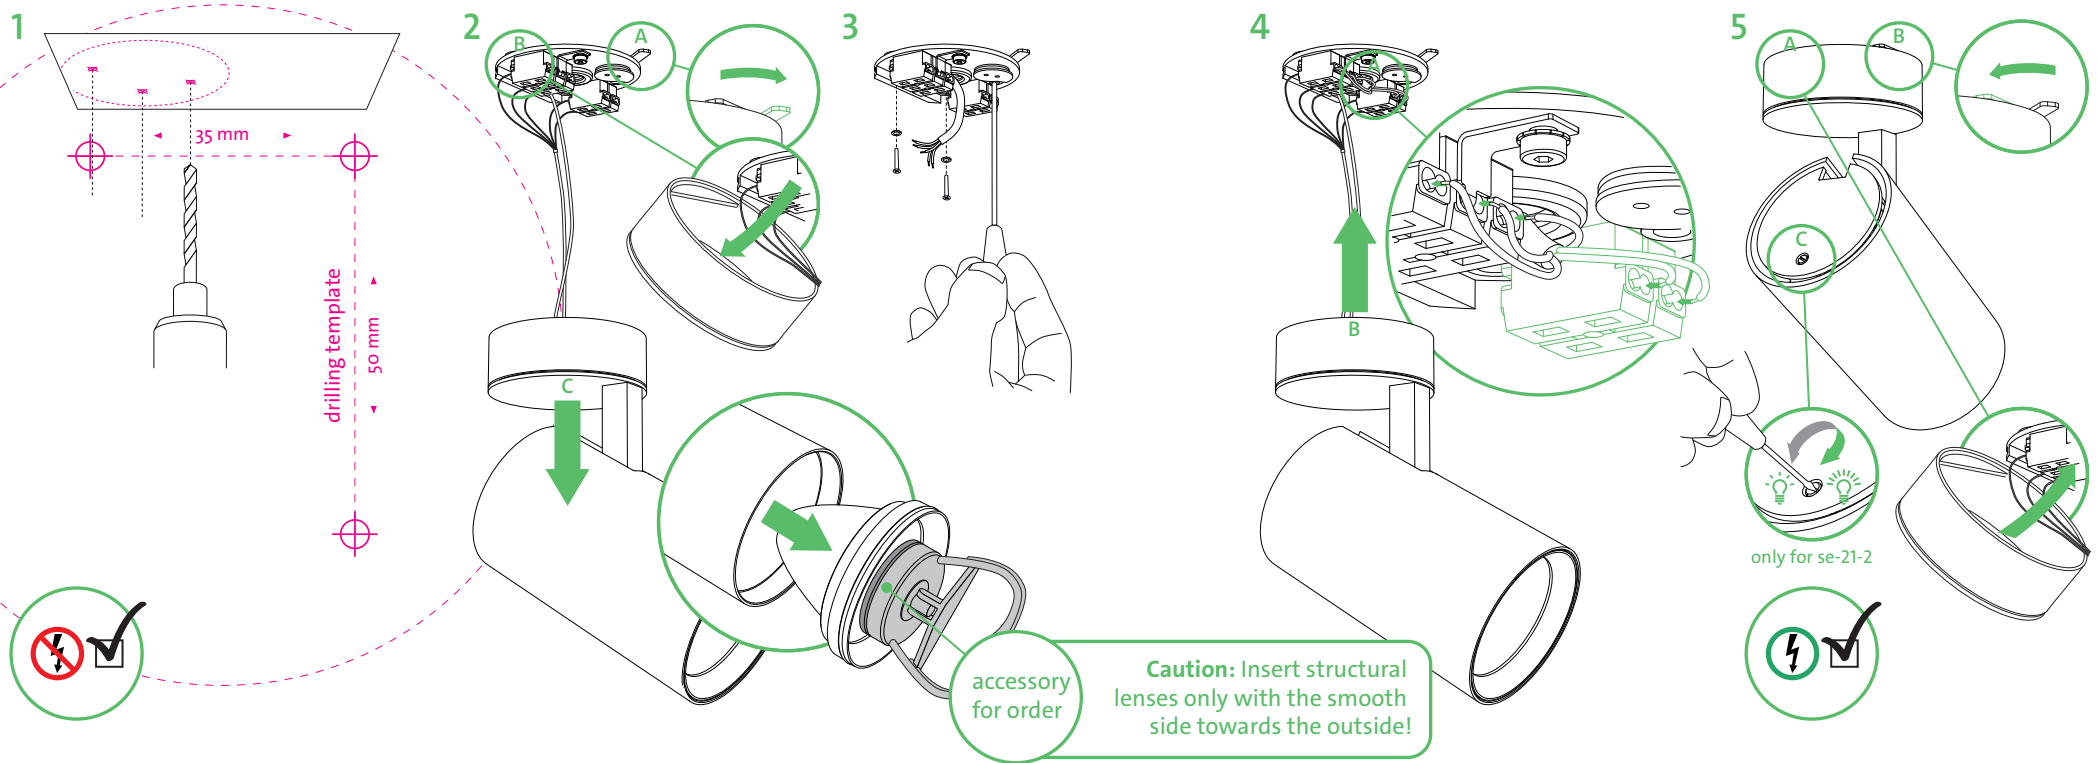

>> Montage nur durch autorisierten Elektroinstallateur!

■ Es freut uns, dass Sie sich für eine mawa-Leuchte entschieden haben.

www.mawa-design.de

seventies

Mounted spotlight

Assembly instructions

Technical Data		CE
Manufacturer:	Mawa Design	
Article no.:	se-21-(1-5)	
Line voltage:	230 V / 50 Hz	
Protection class:	I	
Degree of protection:	IP20	
LED:	LED Citizen	
	700 mA, 3000 K, CRI >90	
Power:	26 W	
Luminous flux:	1800 lm	

3. EP-tronics LD25W-TE / 700 mA:	trailing edge phase dimming
Voltage / AC:	120 / 230 V ~
Dimming:	20 - 100 %
Spotlight dimensions:	ø 90 mm / L: 180 mm

Production series 70's tested by **DEKRA** ...0,5 m

wiring diagram

* 1. for 1-10V: +/-
2. for DALI: DALI1 / DALI2

>> The lamp must be assembled and mounted only by an authorised electrician!

■ We are pleased that you have decided in a favour of mawa-light.