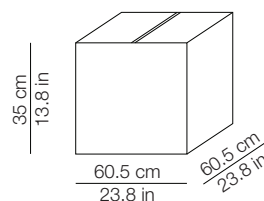

## DIMENSIONI - DIMENSIONS

Front view

Top view

## IMBALLO - PACKAGING

Volume: 0.128 m<sup>3</sup> / 4.524 ft<sup>3</sup>  
Gross weight: 4.5 kg / 9.9 lbs

Energy efficiency class from A+ to E

Lampada a sospensione  
Suspension lamp

Rosone - diam. ca. 22.5cm h. 3cm - bianco o grigio  
fissato a soffitto con tasselli (2-4) non forniti  
Canopy - diam. about 8.8cm h. 1.2cm - white or grey  
fixed to the ceiling with not provided screws (2-4)