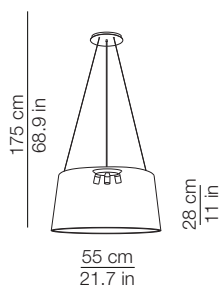

## DIMENSIONI - DIMENSIONS

Front view

Top view

## IMBALLO - PACKAGING

Volume: 0.128 m<sup>3</sup> / 4.524 ft<sup>3</sup>  
Gross weight: 4.5 kg / 9.9 lbs

Energy efficiency class from A+ to E

Lampada a sospensione  
Suspension lamp

Rosone - diam. ca. 22.5cm h. 3cm - bianco o grigio  
fissato a soffitto con tasselli (2-4) non forniti  
Canopy - diam. about 8.8cm h. 1.2cm - white or grey  
fixed to the ceiling with not provided screws (2-4)