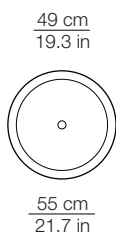

## DIMENSIONI - DIMENSIONS

Front view

Top view

## IMBALLO - PACKAGING

Volume: 0.128 m<sup>3</sup> / 4.524 ft<sup>3</sup>  
Gross weight: 4.5 kg / 9.9 lbs

Energy efficiency class from A+ to E

Lampada a sospensione  
Suspension lamp

Rosone - diam. ca. 22.5cm h. 3cm - bianco o grigio  
fissato a soffitto con tasselli (2-4) non forniti  
Canopy - diam. about 8.8cm h. 1.2cm - white or grey  
fixed to the ceiling with not provided screws (2-4)