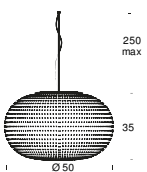

CODE - 4306/1BI/NOROSE

Subject to technical modifications and modifications to content