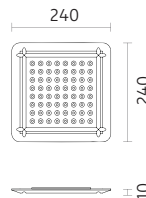

546-706 . 546-707 . 546-708

24 V DC / Bestückung LED.next 14 W
24 V DC / lamp type LED.next 14 W

Schutzart IP 20
protection degree IP 20