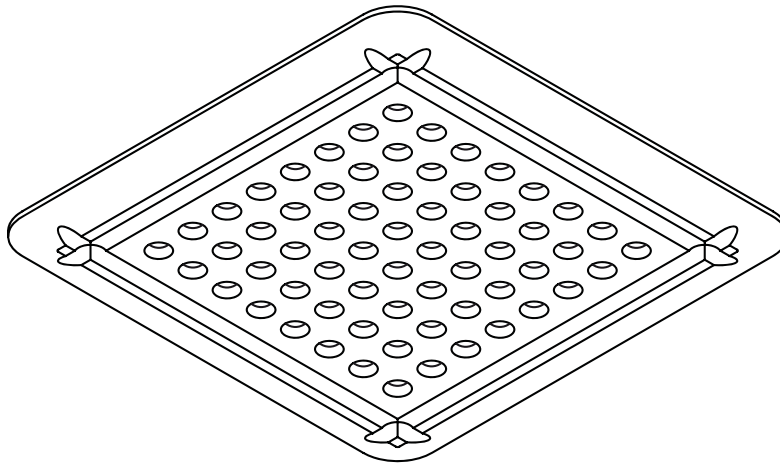

240 x 240 x 10 mm

materials:

diffuser surface: acrylic glass

mounting: steel

weight:

approx. 662 grams

light technology:**LED.next** -technology integrated**required power supply:**

14 W / 24 volts DC / energy efficiency class A+

number of LEDs:

64 pcs

degree of protection:

IP 20

luminous flux:

1020 lm

directional characteristics:

wide beam

LICHTVERTEILUNGSKURVE UND ABSTRAHLCHARAKTERISTIK LIGHT DISTRIBUTION CURVE AND DIRECTIONAL CHARACTERISTICS

Lichtberechnungsdaten (EULUMDAT) unter www.nimbus-group.com

ISOMETRIE UND MASSE / SIZES

240

240

10

LOUIS 64 LED.next