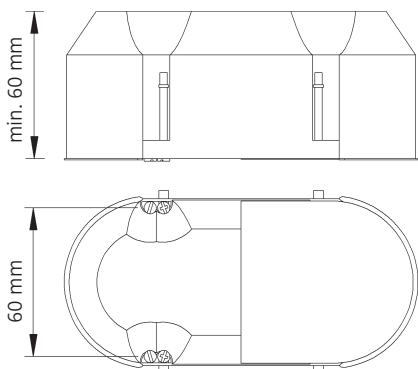

FÜR UNTERPUTZ / MAUERWERK
FOR BRICK / HOLLOW BLOCKS
mit geeigneter Decken-Verbindungsdose
with suitable ceiling junction box