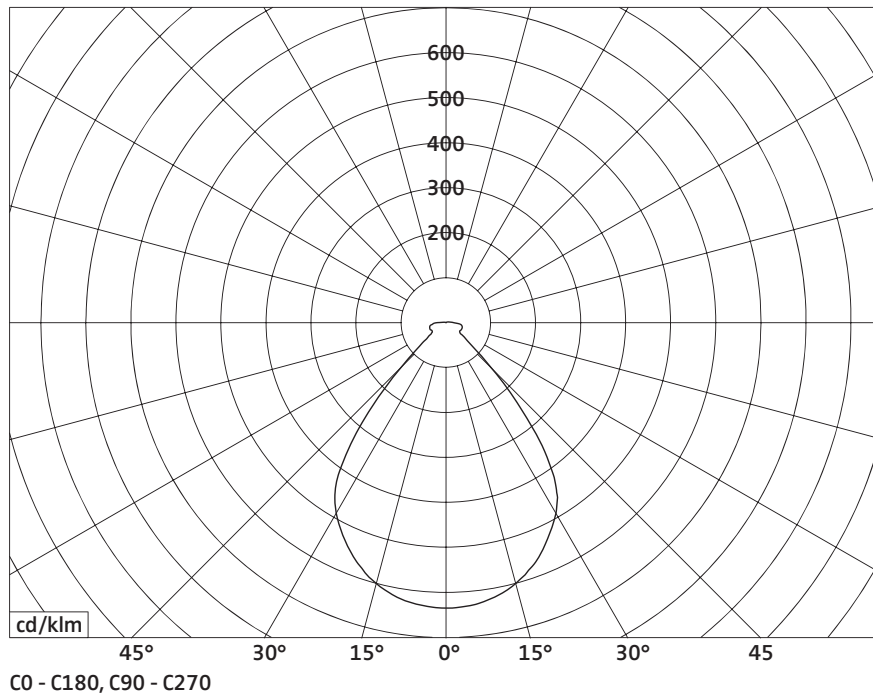

240 x 240 x 10 mm

materials:

diffuser surface: acrylic glass

mounting: steel

weight:

approx. 662 grams

light technology:**LED.next** -technology integrated**required power supply:**

14 W / 24 volts DC / energy efficiency class A+

number of LEDs:

64 pcs

degree of protection:

IP 20

luminous flux:

1020 lm

directional characteristics:

wide beam

LICHTVERTEILUNGSKURVE UND ABSTRAHLCHARAKTERISTIK LIGHT DISTRIBUTION CURVE AND DIRECTIONAL CHARACTERISTICS

Lichtberechnungsdaten (EULUMDAT) unter www.nimbus-group.com

ISOMETRIE UND MASSE / SIZES

240

240

10

LOUIS 64 LED.next