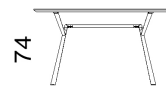

IN_OUT_ALUMINIUM
MADE IN ITALY

90

74

150

RADICE QUADRA - 9015

Characteristics	Rectangular table in painted aluminium
Design	Robby & Francesca Cantarutti
Dimension	cm 150 x 90 x 74 h
Indoor	yes
Outdoor	yes
Structure	die-cast, extruded aluminium and laminated
Colours of structure	white, black, powder grey, metal grey, pearly gold, light blue, coral red, sage green
Paint finishes	polyurethane or polyester powders
Stackability	no
Feet	polyethylene
Assembly screws	stainless steel
Brutto weight	32,5 Kg
Packaging dimension and volume	cm 164 x 102 x 15 h - 0,251
Units per package	1 not assembled unit
Maintenance	as stated in the quality guarantee
Quality guarantee	2 years