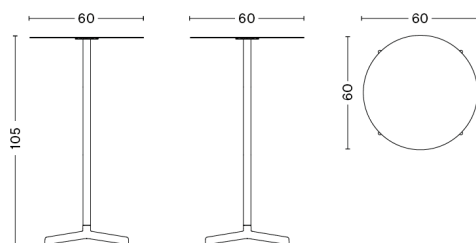

TESTS

EN 15372:2008 L3 / For strength, durability and safety according to the requirements for non-domestic tables and loading for severe use.

DOWNLOADS

2D files, 3D files and packshots are available in our imagebank at hay.dk.

Care- and maintenance instructions and test certificates are available at hay.dk.

HAY