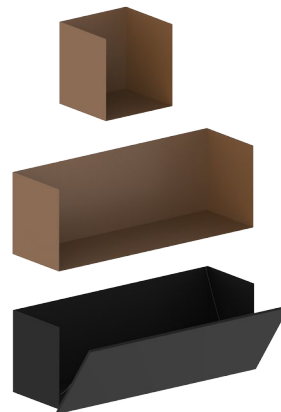

# EASY IRONY

Design: Maurizio Peregalli

Easy Irony / 2 modules

Complementary boxes

**Vertical elements and shelves:** Copper black / Embossed white

**Dimensions:** 1 module: 104 x 32 x H226cm / 3 modules: 250 x 32 x H226cm

**Complementary boxes:** Copper black / Embossed white / Bronze

**Dimensions:** 35 x 31 x H 36 cm / 100 x 31 x H 36 cm / 100 x 31 x H 36 cm