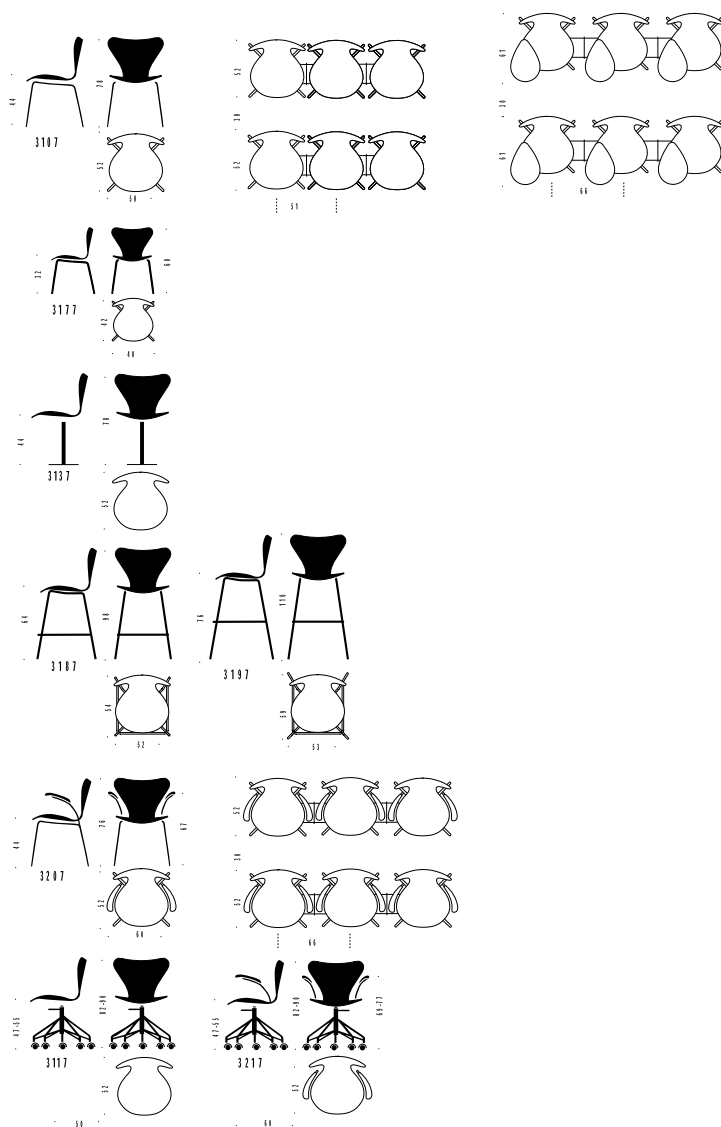

Chairs with pedestal base, model 3137, seat height 44 cm; front upholstered or fully upholstered; chromed base

Children's chairs, model 3177, seat height 32 cm, chromed base

Low stools, model 3187, seat height 64 cm; front upholstered or fully upholstered; chromed base

High stools, model 3197, seat height 76 cm; front upholstered or fully upholstered; chromed base

Arm chairs, model 3207, seat height 44 or 46.5 cm; front upholstered or fully upholstered; chromed or satin chromed base

Swivel arm chairs, model 3217, seat height 47-55 cm; front upholstered or fully upholstered; chromed base

For further details, please see current price list.

UPHOLSTERY

The upholstery is in Comfort, leather or fabric. Comfort is 88% polyester and 12% polyurethane. The leather includes Soft leather, thickness about 1.0-1.2 mm (5 colours); Natural leather, thickness about 1.4-1.6 mm (1 colour); Elegance, thickness about 1.4-1.6 mm (3 colours); White leather, thickness about 1.4-1.6 mm (1 colour) and welted leather, thickness 2.5 mm (5 colours). The fabric includes Kvadrat: Tonus, 90% pure wool and 10% nylon; Topas, 100% pure worsted wool; Hallingdal, 70% pure wool and 30% viscose and Divina, 100% pure wool.

DIMENSIONS

Model 3107:

Seat height:	44 or 46.5 cm
Total height:	78 or 80.5 cm
Width:	50 cm
Depth:	52 cm
Width, linked:	51 cm
Width, linked and with writing tablet :	66 cm
Depth, linked and with writing tablet:	61 cm

>>