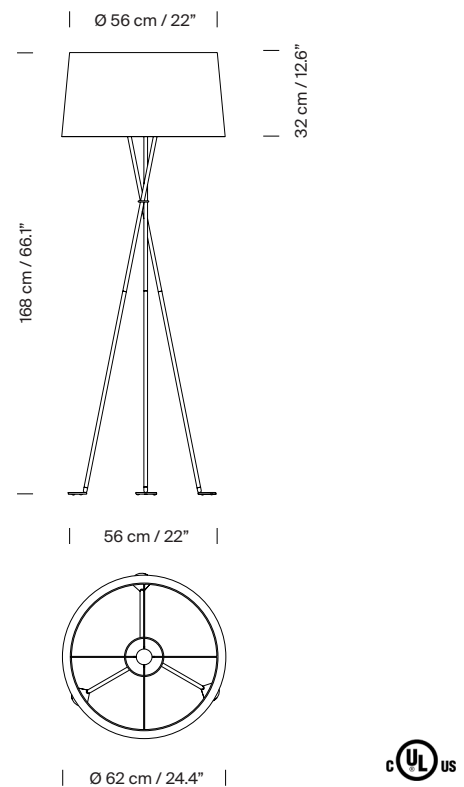

Tripode

Santa & Cole Team. 1997
Floor lamp

Regulations:

CE
UNE-EN 60598
UNE-EN 55015
UNE-EN 60529

UL
Dry location only
UL-153
E-352592

Maintenance:

Clean with a smooth cloth. Do not use ammonia, solvents or abrasive cleaning products.

Others:

The lamp is delivered in different packages.
The assembly instructions are delivered with the product.

Model:

Collection:

Table lamps

Floor lamps

Pendant lamps

Wall lamps