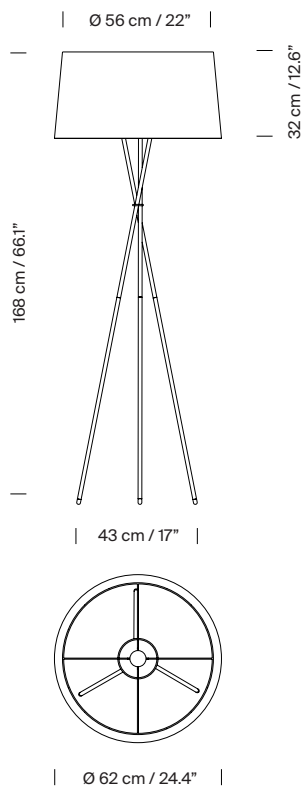

Tripode

Santa & Cole Team. 1997
Floor lamp

Regulations:

CE
UNE-EN 60598
UNE-EN 55015
UNE-EN 60529

UL
Dry location only
UL-153
E-352592

Maintenance:

Clean with a smooth cloth. Do not use ammonia, solvents or abrasive cleaning products.

Others:

The lamp is delivered in different packages.
The assembly instructions are delivered with the product.

Model:

Collection:

Table lamps

Floor lamps

Pendant lamps

Wall lamps