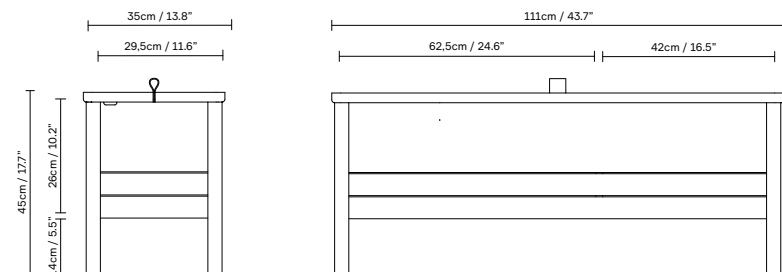

A Line Storage Box 111

Product Fact Sheet

A Line Storage Bench 111

No. (2135) A Line Storage Bench 111, oak / No. (2136) A Line Storage Bench 111, black oak / No. (2137) A Line Storage Bench 111, white oak / No. (2138) A Line Storage Bench 111, Indigo Blue Special Edition

Dimensions:

L: 111 cm / 43.7", W: 35 cm / 13.8", H: 45 cm / 17.7"

Product description:

A Line Storage Bench is an updated version of the classic storage bench - where functionality meets clean form. A solid and versatile bench with slightly reduced dimensions and minimalistic characteristics. It is practical with a large area for storage - consisting of two separated compartments. The lid is lifted via a small leather handle and is held in place by the construction when in use. The lower cut of the two legs angles the piece so as to give it a feeling of being lifted up making the overall design solid and robust, but also stylish. A versatile bench either as a stand-alone item in a hallway, bedroom, or any seating area, - to embellish practical areas in the home and to ensure joy of use and storage.

Product type: Storage bench

Environment: Indoor

Material: Solid European oak or Ash and natural bend leather

Country of origin: Bosnia-Herzegovina

Net weight: 19 kg / 41.9 lb

Designed by/year of design: Herman Studio, 2018