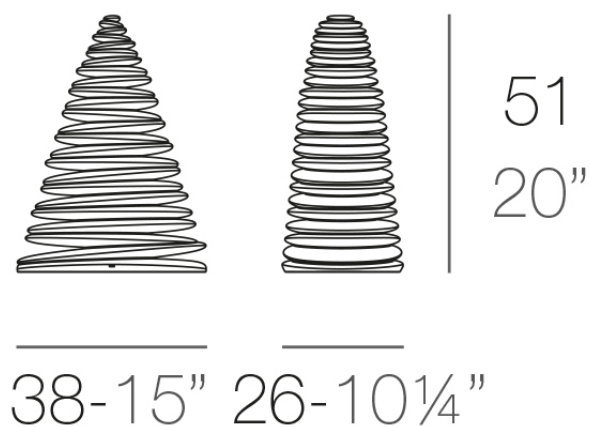

Chrismy 0,5m

by Teresa Sapey

Chrismy is the reinvented Christmas tree by Teresa Sapey for Vondom. Is inspired in **natural, organic and elegant shapes** that rise toward its peak in each of its silhouettes to-and-fro movement.

Info

Description

Made of polyethylene resin by rotational moulding. 100% Recyclable. Item suitable for indoor and outdoor use. Available in different finishes.

Weight: 3.42 Kg

CHRISMY Árbol 50cm
CHRISMY Tree 19³/₄"