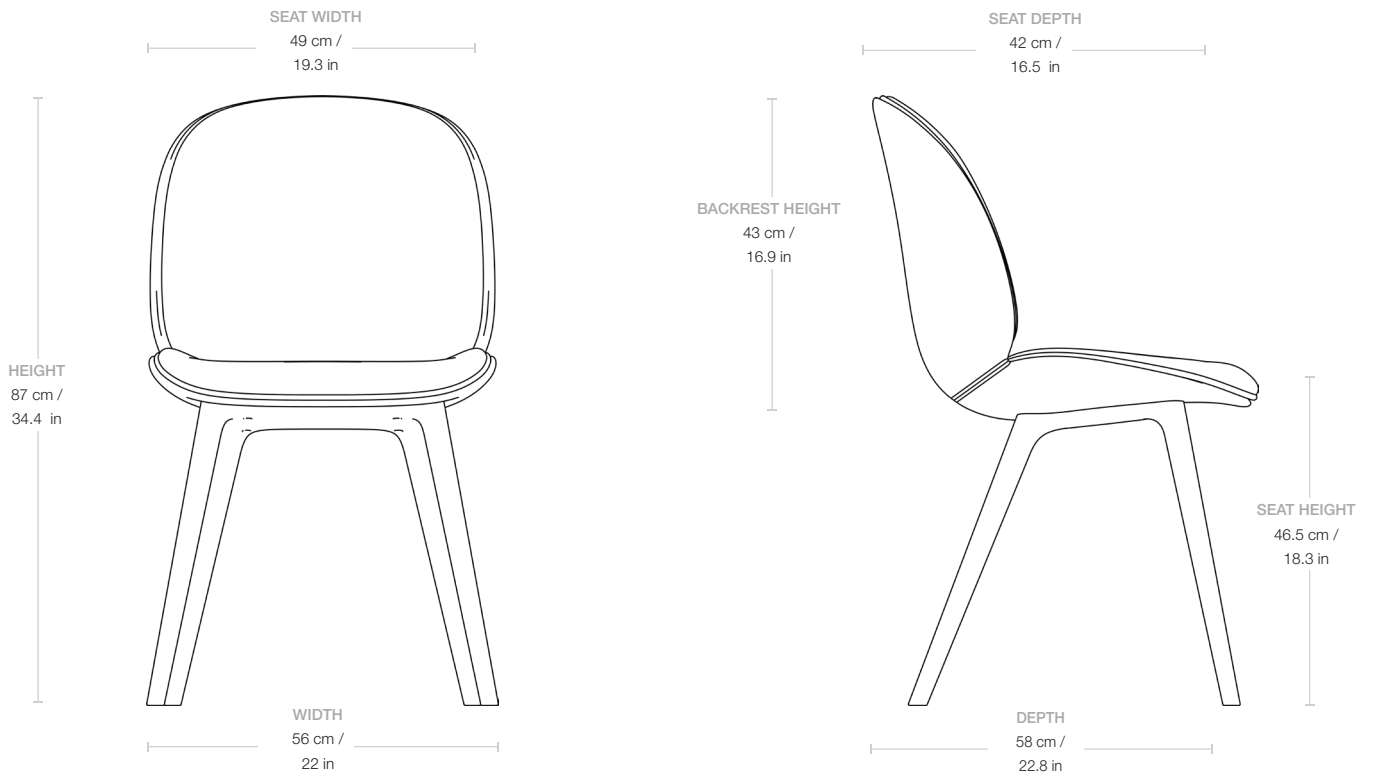

## Beetle Dining Chair - Fully Upholstered - Black Plastic Base

Designed by GamFratesi - 2013

---

---

**ITEM NUMBER**

30075

**DESCRIPTION**

Now available in a Full Plastic edition, the Beetle Dining Chair has an authentic look that adds warmth to any interior. With an eye for details, GamFratesi has found the perfect shape where every line and curve has been designed to give the perfect balance to the chair.

## Dimensions

<b>WIDTH</b>	56 cm / 22 in
<b>DEPTH</b>	58 cm / 22.8 in
<b>HEIGHT</b>	87 cm / 34.3 in
<b>SEAT WIDTH</b>	49 cm / 19.3 in
<b>SEAT DEPTH</b>	42 cm / 16.5 in
<b>SEAT HEIGHT</b>	46.5 cm / 18.3 in
<b>BACKREST HEIGHT</b>	43 cm / 16.9 in

## Weight

<b>TOTAL WEIGHT</b>	8.6 kg / 19 lbs
<b>LEGS WEIGHT</b>	2.6 kg / 5.7 lbs
<b>SHELL WEIGHT</b>	6 kg / 13.2 lbs

---