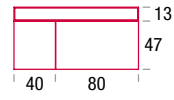

20.VENTI HOME