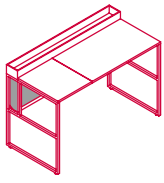

20.VENTI HOME