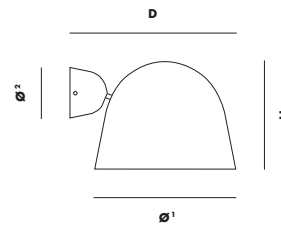

BULB

NOT INCLUDED

MAINTENANCE

FOR DAILY CARE, WIPE OFF WITH A CLEAN, MOIST CLOTH FOLLOWED BY A SOFT DRY CLOTH.

DIMENSIONS

H 165 x D 220 MM

H 6.4 x D 8.6 "

DIAMETERS