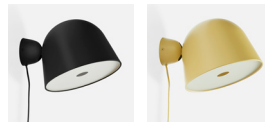

KUPPI

PRODUCT SHEET

WOUD

KUPPI WALL LAMP

DESIGNED BY MIKA TOLVANEN

KUPPI MEANS 'CUP' IN FINNISH. THE KUPPI WALL LIGHT HAS BEEN REVAMPED WHILE STAYING TRUE TO THE ORIGINAL DESIGN FROM 2014. TWO DIFFERENT SIZED METAL CUPS FORM THE LAMP CREATING A MINIMALISTIC AND SCULPTURAL LAMP. THE CONSTRUCTION ALLOWS FOR EASY MOVEMENT AND ADJUSTMENT OF THE LIGHT, WHICH MAKES KUPPI IDEAL AS A BEDSIDE LAMP OR IN THE READING CORNER.

YEAR OF DESIGN

2015

CATEGORY

LIGHTING

MATERIALS

PAINTED METAL AND ACRYL

SHADE

REMOVABLE MATT ACRYL

BULB

NOT INCLUDED

MAINTENANCE

FOR DAILY CARE, WIPE OFF WITH A CLEAN, MOIST CLOTH FOLLOWED BY A SOFT DRY CLOTH.

DIMENSIONS

H 165 x D 220 MM

H 6.4 x D 8.6 "

DIAMETERS