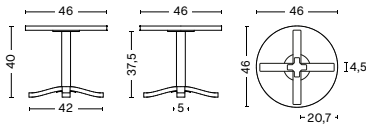

DIMENSIONS

PASTIS CHAIR

WIDTH 48,5 CM | 19"
 DEPTH 50 CM | 19.75"
 HEIGHT 80 CM | 31.50"
 SEAT HEIGHT 47 CM | 18.50"
 SEAT DEPTH 38 CM | 15"

PASTIS ARMCHAIR

WIDTH 59,5 CM | 23.50"
 DEPTH 50 CM | 19.75"
 HEIGHT 80 CM | 31.50"
 SEAT HEIGHT 47 CM | 18.50"
 SEAT DEPTH 38 CM | 15"

PASTIS TABLE

DIAMETER 46 CM | 18.25"
 HEIGHT 40 CM | 15.75"

PASTIS TABLE

DIAMETER 46 CM | 18.25"
 HEIGHT 52 CM | 20.50"

PASTIS TABLE

DIAMETER 70 CM | 27.50"
 HEIGHT 74 CM | 29.25"

PASTIS TABLE

DIAMETER 90 CM | 35.50"
 HEIGHT 74 CM | 29.25"