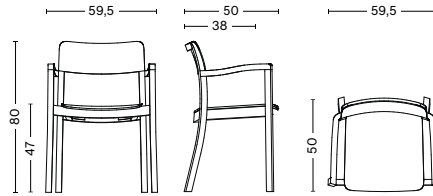

DIMENSIONS

PASTIS CHAIR

WIDTH 48,5 CM | 19"
 DEPTH 50 CM | 19.75"
 HEIGHT 80 CM | 31.50"
 SEAT HEIGHT 47 CM | 18.50"
 SEAT DEPTH 38 CM | 15"

PASTIS ARMCHAIR

WIDTH 59,5 CM | 23.50"
 DEPTH 50 CM | 19.75"
 HEIGHT 80 CM | 31.50"
 SEAT HEIGHT 47 CM | 18.50"
 SEAT DEPTH 38 CM | 15"

PASTIS TABLE

DIAMETER 46 CM | 18.25"
 HEIGHT 40 CM | 15.75"

PASTIS TABLE

DIAMETER 46 CM | 18.25"
 HEIGHT 52 CM | 20.50"

PASTIS TABLE

DIAMETER 70 CM | 27.50"
 HEIGHT 74 CM | 29.25"

PASTIS TABLE

DIAMETER 90 CM | 35.50"
 HEIGHT 74 CM | 29.25"