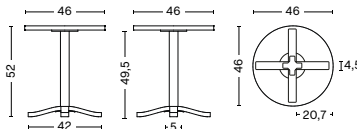

DIMENSIONS

PASTIS CHAIR

WIDTH 48,5 CM | 19"
 DEPTH 50 CM | 19.75"
 HEIGHT 80 CM | 31.50"
 SEAT HEIGHT 47 CM | 18.50"
 SEAT DEPTH 38 CM | 15"

PASTIS ARMCHAIR

WIDTH 59,5 CM | 23.50"
 DEPTH 50 CM | 19.75"
 HEIGHT 80 CM | 31.50"
 SEAT HEIGHT 47 CM | 18.50"
 SEAT DEPTH 38 CM | 15"

PASTIS TABLE

DIAMETER 46 CM | 18.25"
 HEIGHT 40 CM | 15.75"

PASTIS TABLE

DIAMETER 46 CM | 18.25"
 HEIGHT 52 CM | 20.50"

PASTIS TABLE

DIAMETER 70 CM | 27.50"
 HEIGHT 74 CM | 29.25"

PASTIS TABLE

DIAMETER 90 CM | 35.50"
 HEIGHT 74 CM | 29.25"