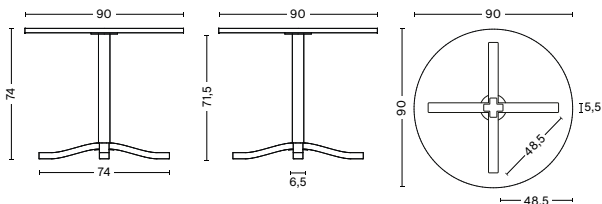

DIMENSIONS

PASTIS CHAIR

WIDTH 48,5 CM | 19"
 DEPTH 50 CM | 19.75"
 HEIGHT 80 CM | 31.50"
 SEAT HEIGHT 47 CM | 18.50"
 SEAT DEPTH 38 CM | 15"

PASTIS ARMCHAIR

WIDTH 59,5 CM | 23.50"
 DEPTH 50 CM | 19.75"
 HEIGHT 80 CM | 31.50"
 SEAT HEIGHT 47 CM | 18.50"
 SEAT DEPTH 38 CM | 15"

PASTIS TABLE

DIAMETER 46 CM | 18.25"
 HEIGHT 40 CM | 15.75"

PASTIS TABLE

DIAMETER 46 CM | 18.25"
 HEIGHT 52 CM | 20.50"

PASTIS TABLE

DIAMETER 70 CM | 27.50"
 HEIGHT 74 CM | 29.25"

PASTIS TABLE

DIAMETER 90 CM | 35.50"
 HEIGHT 74 CM | 29.25"