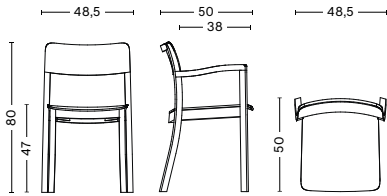

DIMENSIONS

PASTIS CHAIR

WIDTH 48,5 CM | 19"
 DEPTH 50 CM | 19.75"
 HEIGHT 80 CM | 31.50"
 SEAT HEIGHT 47 CM | 18.50"
 SEAT DEPTH 38 CM | 15"

PASTIS ARMCHAIR

WIDTH 59,5 CM | 23.50"
 DEPTH 50 CM | 19.75"
 HEIGHT 80 CM | 31.50"
 SEAT HEIGHT 47 CM | 18.50"
 SEAT DEPTH 38 CM | 15"

PASTIS TABLE

DIAMETER 46 CM | 18.25"
 HEIGHT 40 CM | 15.75"

PASTIS TABLE

DIAMETER 46 CM | 18.25"
 HEIGHT 52 CM | 20.50"

PASTIS TABLE

DIAMETER 70 CM | 27.50"
 HEIGHT 74 CM | 29.25"

PASTIS TABLE

DIAMETER 90 CM | 35.50"
 HEIGHT 74 CM | 29.25"