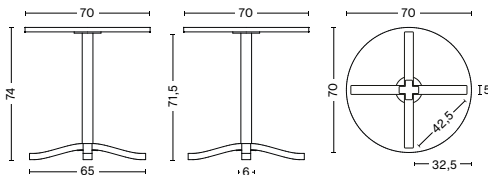

DIMENSIONS

PASTIS CHAIR

WIDTH 48,5 CM | 19"
 DEPTH 50 CM | 19.75"
 HEIGHT 80 CM | 31.50"
 SEAT HEIGHT 47 CM | 18.50"
 SEAT DEPTH 38 CM | 15"

PASTIS ARMCHAIR

WIDTH 59,5 CM | 23.50"
 DEPTH 50 CM | 19.75"
 HEIGHT 80 CM | 31.50"
 SEAT HEIGHT 47 CM | 18.50"
 SEAT DEPTH 38 CM | 15"

PASTIS TABLE

DIAMETER 46 CM | 18.25"
 HEIGHT 40 CM | 15.75"

PASTIS TABLE

DIAMETER 46 CM | 18.25"
 HEIGHT 52 CM | 20.50"

PASTIS TABLE

DIAMETER 70 CM | 27.50"
 HEIGHT 74 CM | 29.25"

PASTIS TABLE

DIAMETER 90 CM | 35.50"
 HEIGHT 74 CM | 29.25"