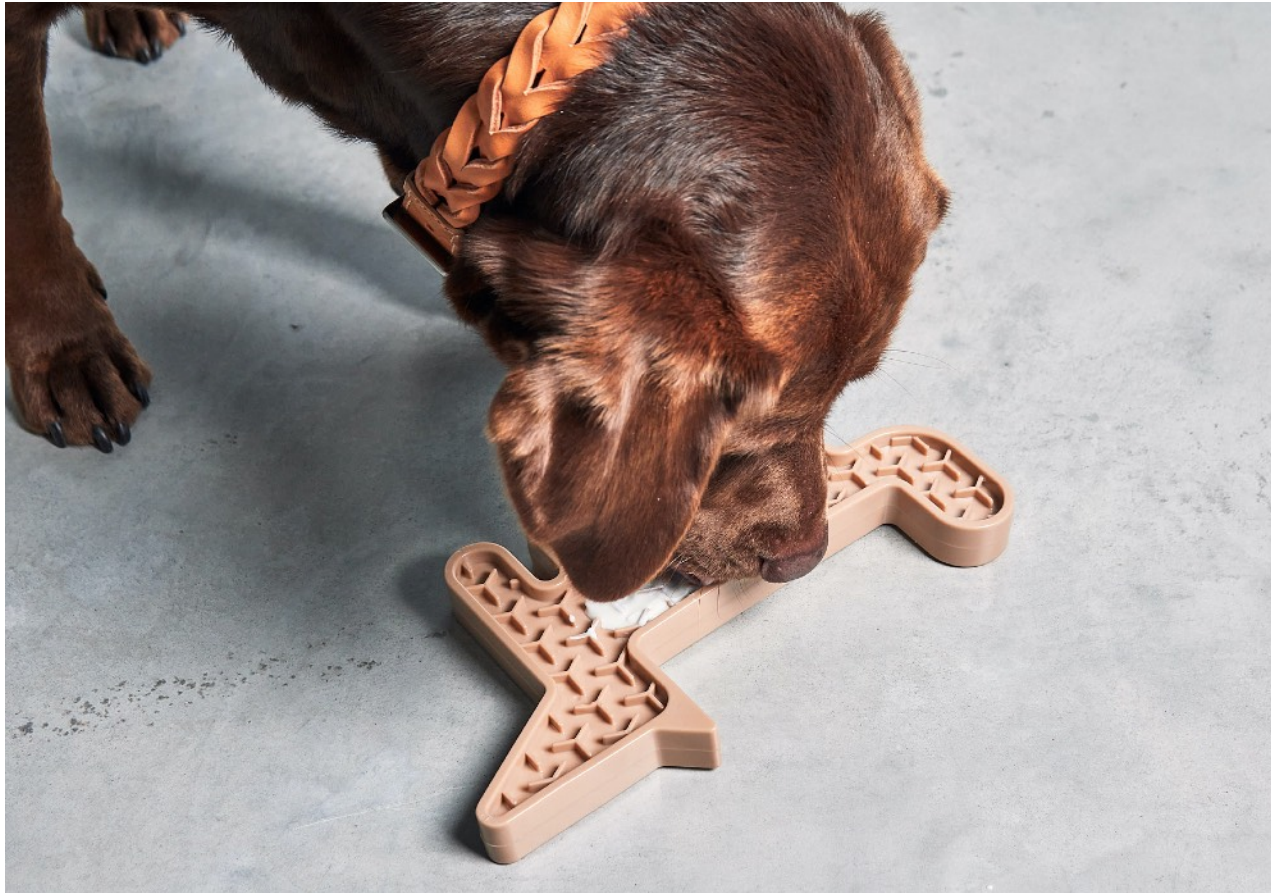

Volpe  
Activity Toy

**SKU:**

C07-013-01, C07-013-02, C07-013-03

**Description:**

Dogs like to lick! With the Volpe activity toy you will make their world even more interesting and add some spice to everyday life. The stylized fox shape with corners and curves challenges your dog and provides a constantly new licking experience with its two sides and different patterns.

Licking mentally stimulates your dog, promotes concentration and reduces stress. Serve Volpe with raw, wet, dry or liquid dog food or with yogurt and purees. Smaller treats can also be put between the raised plus signs.

The minimalist design of the toy was created by the Danish design team Hans Thyge & Co and makes Volpe a beautiful accessory, also for the dog owner. In its muted colors Slate, Nude and Dusty Green, Volpe perfectly matches with other products from the MiaCara collection.