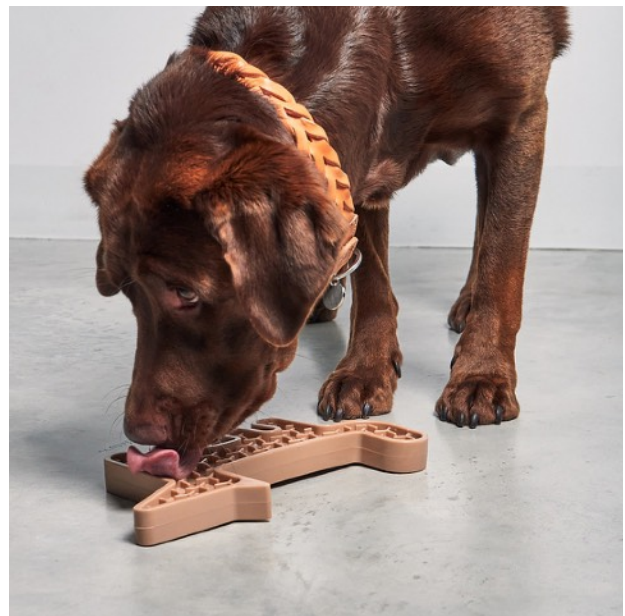

Volpe  
Activity Toy

**SKU:**

C07-013-01, C07-013-02, C07-013-03

**Description:**

Dogs like to lick! With the Volpe activity toy you will make their world even more interesting and add some spice to everyday life. The stylized fox shape with corners and curves challenges your dog and provides a constantly new licking experience with its two sides and different patterns.

Licking mentally stimulates your dog, promotes concentration and reduces stress. Serve Volpe with raw, wet, dry or liquid dog food or with yogurt and purees. Smaller treats can also be put between the raised plus signs.

The minimalist design of the toy was created by the Danish design team Hans Thyge & Co and makes Volpe a beautiful accessory, also for the dog owner. In its muted colors Slate, Nude and Dusty Green, Volpe perfectly matches with other products from the MiaCara collection.