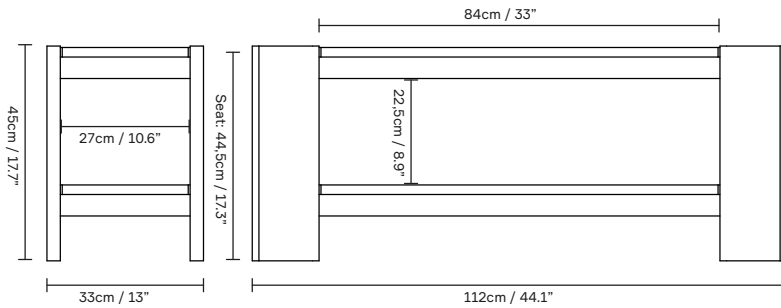

Beam Bench, Pine

Product Fact Sheet

Beam Bench, Pine

No. (6010) Beam Bench, Pine

Dimensions:

L: 112 cm / 44.1", H: 45 cm / 17.7", D: 33 cm / 13" Seat H: 44,5 cm / 17.3"

Product description:

A handy and sturdy wooden bench for almost any home environment with a long practical shelf underneath for storing everyday items. The striking H-shaped end frames, which show off the beautiful grain of the pinewood, are joined to smoothly embrace the solid top.

Country of origin: Bosnia Herzegovina

Net weight: 11,2 kg / 24,7 lb

Designed by/year of design: Herman Studio, 2024

Pre-assembled: No, Consiste of 6 pieces.

Contract use: Yes

Scope of application: Bench, hallway bench side table, couch table, changing room bench