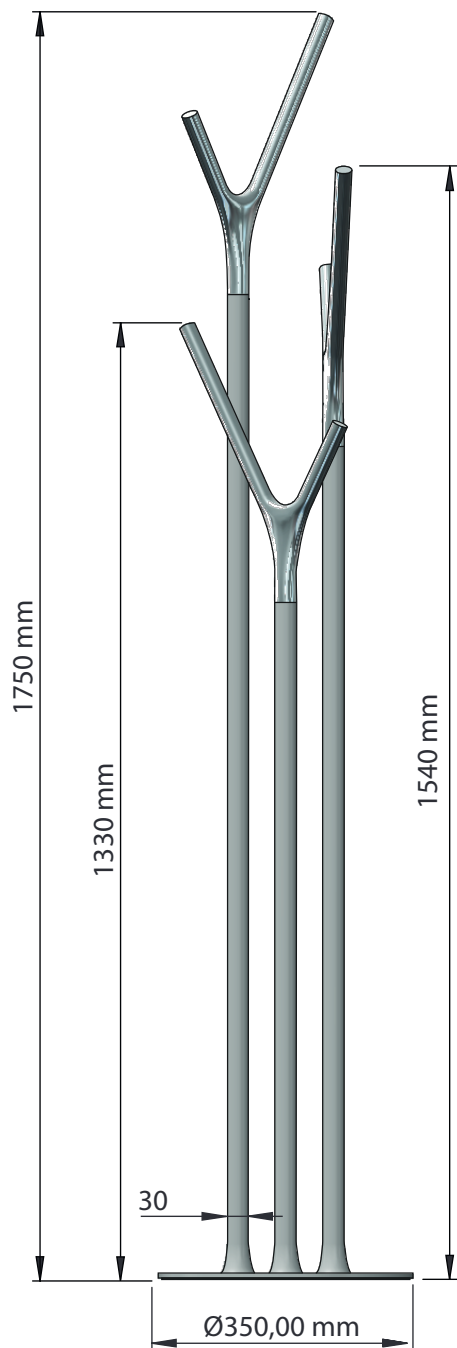

FROST

DENMARK

SIGNATURE
WISHBONE

Fitting instruction
Montageanleitung
Monteringsvejledning
Monteringsvägledning
Montage hanleiding
Manuel de montage

Material: Steel, Stainless steel
Colors: Black/ polished, Black/ copper, Black/gold, Black/black, White/ polished, White/ copper, White/gold, Brushed/ polished
Design: Busk+Hertzog
Manufacturer: FROST A/S, Bavne Alle 32, DK-8370 Hadsten. www.frostdenmark.com

Warning and hazard notices

Improper mounting or use can lead to accidents and serious injuries.

WISHBONE

1

2

3

2