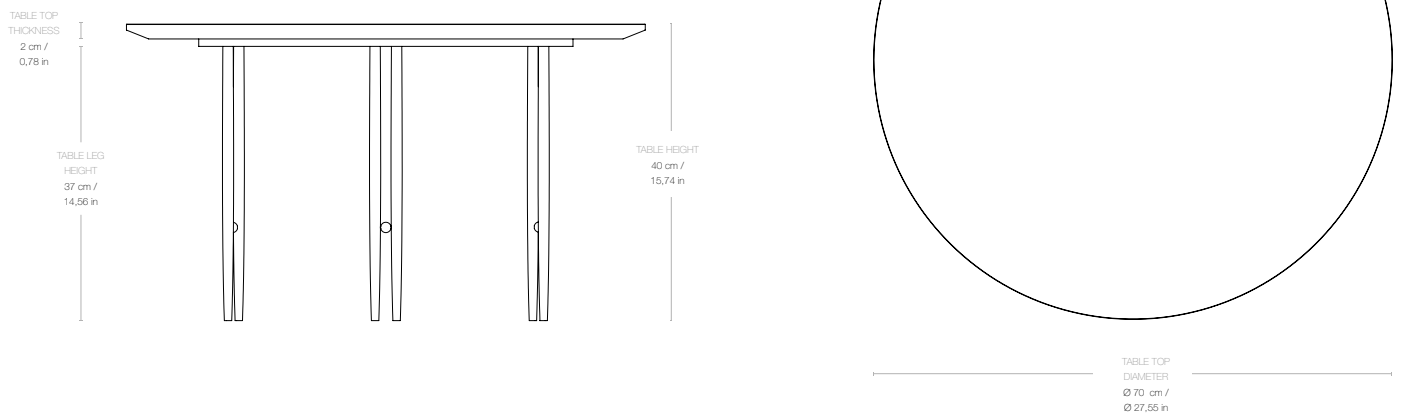

Dimensions

TABLE TOP DIAMETER	Ø70 cm / Ø 27,55 in
HEIGHT	40 cm / 15,74 in
TABLE TOP THICKNESS	2 cm / 0,78 in

Weight

TOTAL WEIGHT	28,6 kg / 63,05 lbs
TABLE TOP WEIGHT	21 kg / 46,29 lbs
FRAME WEIGHT	7,6 kg / 16,75 lbs

Number of parcels	2
TABLE TOP	
PACKAGING LENGTH	80 cm / 31,49 in
PACKAGING WIDTH	80 cm / 31,49 in
PACKAGING HEIGHT	7,5 cm / 2,95 in
PACKAGING WEIGHT	17 kg / 37,47 lbs
GROSS WEIGHT	38 kg / 83,77 lbs

FRAME	
PACKAGING LENGTH	52 cm / 20,47 in
PACKAGING WIDTH	52 cm / 20,47 in
PACKAGING HEIGHT	38 cm / 14,96 in
PACKAGING WEIGHT	1 kg / 4,40 lbs
GROSS WEIGHT	8,6 kg / 18,95 lbs