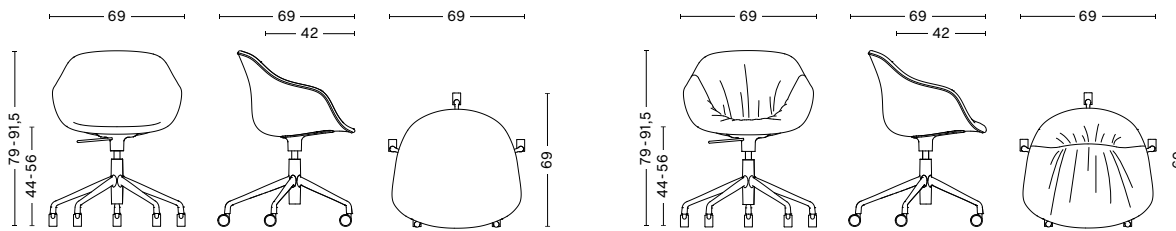

HIGHLIGHTS

- Part of a multi-functional family of dining and conference chairs, office chairs, bar stools, lounge chairs, tables, an ottoman and a sofa.
- The curved shell has a slightly higher back and a deep generous seat.
- The shell is made from 100% post-consumer recycled plastic and comes in three colours.
- Lower armrests offer good support, whilst enabling the chair to fit underneath a table.
- The 5-legged base is equipped with a semi-automatic gas lift.
- Adjustable seat height varies from 44 to 56 cm
- Available with full upholstery, a standard and a soft quilted version in all standard fabrics and leathers.
- The 5-star base comes in two finishes.
- Other base options are: Moulded plywood base, solid wood base, 4-star swivel base and 4-leg steel tube base.
- Suitable for a wide variety of private and public environments.
- Qualified for contract use.

DIMENSIONS

AAC 253

WIDTH 69 CM | 27.25"
 DEPTH 69 CM | 27.25"
 HEIGHT 79-91,5 CM | 31-36"
 SEAT HEIGHT 44-56 CM | 17.25-22"
 SEAT DEPTH 42 CM | 16.50"

AAC 253 SOFT

WIDTH 69 CM | 27.25"
 DEPTH 69 CM | 27.25"
 HEIGHT 79-91,5 CM | 31-36"
 SEAT HEIGHT 44-56 CM | 17.25-22"
 SEAT DEPTH 42 CM | 16.50"