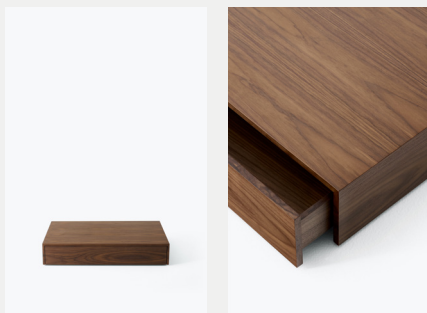

NEW WORKS.

Mass Coffee Table Wide w. Drawer

Lim + Lu

Uncover the evolution of elegance in the Mass Coffee Table, now presented with a drawer—a visionary successor to its origin. Rooted in the tradition of Scandinavian materiality and craftsmanship, the table seamlessly combines modern functionality with adaptability to diverse settings. The refined design exudes sophistication, as defined by its bespoke lines, while the integrated storage enhances both form and function, maintaining unity within the Mass design family through its elemental materials.

Specifications

Product Name
Mass Coffee Table w. Drawer

Designer
Lim + Lu

Category
Furniture

Type
Coffee Table

Year
2023

Material
Wood veneer

Colour/Variant
Walnut

Product Dimensions
H: 210 x L: 1030 W: 750 mm
H: 8.2" x W: 40.5" x D: 29.5"

Packaging Dimensions
H: 260 x L: 1090 x D: 800 mm
H: 10.2" x W: 42.9" x D: 31.5"

Product Weight
23 kg/ 50.7 lbs

Weight (incl. packaging)
29 kg/ 63.9 lbs

Country of Origin
Turkey

Master Packaging
1

Safety Precautions

Keep your furniture out of direct sunlight. Colours will fade and seams will weaken when exposed to direct sunlight. The furniture is only intended for indoor use.

Cleaning

Clean with a soft dry or damp cloth. Do not use any abrasive cleaning tools, and never use strong cleaning agents such as household glass cleaner, white spirit, or turpentine.